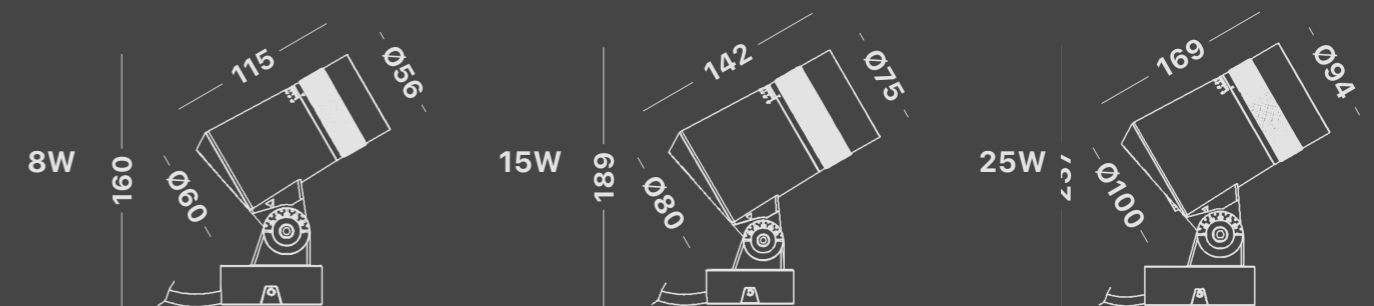

Adjustable 100° &
Rotatable 350°

Dimmable Version

High-end Prototype

ELECTRICAL

Input 220-240VAC
Output 24VDC
Dimming Support On-off / Triac / 0-10V

SPECIFICATIONS

Power	8W	15W	25W
CCT	2700-6000K	2700-6000K	2700-6000K
Angle Beam	15°-60°	15°-60°	15°-60°
CRI	90	90	90
IP	66	66	66

DIMENSIONS

MATERIAL

LED COB : Cree
Housing : Die Casting Aluminum
Lens : Polycarbonate (PC)
Spike : ABS
Tempered Glass

LUMENS

8W : 640-680 lumens
15W : 1200-1275 lumens
25W : 2000-2125 lumens

APPLICATION

Soft Ground : Spike
Solid Ground : Mounting Plate / Pole
Above Ground Level : Tree Ring