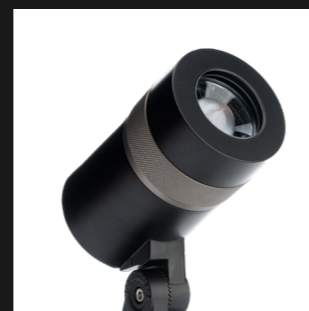

Spotlight Elite Zoomable

Unique lighting zoom spot with extraordinary lighting effect and sophisticated function including elegant design

FEATURES

Zoomable 15°-60°
Angle Beam

High Color Rendering
Index (CRI)

Adjustable 100° &
Rotatable 350°

Dimmable Version

High-end Prototype

ELECTRICAL

Input 220-240VAC
Output 24VDC
Dimming Support On-off / Triac / 0-10V

SPECIFICATIONS

Power	8W	15W	25W
CCT	2700-6000K	2700-6000K	2700-6000K
Angle Beam	15°-60°	15°-60°	15°-60°
CRI	90	90	90
IP	66	66	66

DIMENSIONS

MATERIAL

LED COB : Cree
Housing : Die Casting Aluminum
Lens : Polycarbonate (PC)
Spike : ABS
Tempered Glass

LUMENS

8W : 640-680 lumens
15W : 1200-1275 lumens
25W : 2000-2125 lumens

APPLICATION

Soft Ground : Spike
Solid Ground : Mounting Plate / Pole
Above Ground Level : Tree Ring