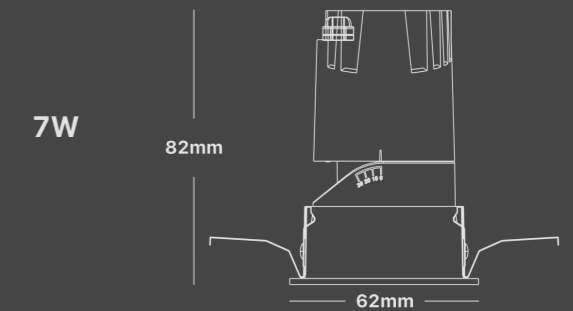

 Flicker Free

 Mini Appearance

 Dimmable Version

ELECTRICAL

Input 220-240VAC
Output Low Voltage - Constant Current
Dimming Support On-off / Triac / 0-10V / Dali

SPECIFICATIONS

Power 7W
CCT 2700K-6000K
Angle Beam 10°/15°/24°/36°
CRI 80/90
IP 20

DIMENSIONS

MATERIAL

LED COB : Cree / Philips
Driver : Euchips / Philips
Lamp Body : Aluminum Alloy
Reflective Cup : Polycarbonate (PC)
Reflector : Polycarbonate (PC)

LUMENS

7W : 560-595 lumens

REFLECTOR OPTION