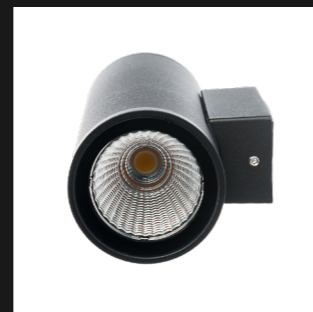

Dual Round Wall Light

Double source lighting effect for architectural ambient and spot lighting

FEATURES

 Deep Light Source

 High Color Rendering Index (CRI)

 Smooth Lighting Effect

 Anti-glare

ELECTRICAL

Input 220-240VAC
Output 24VDC
Dimming Support On-off

SPECIFICATIONS

Power 7W - 2 Source
CCT 2700-5000K
Angle Beam 16°/30°/40°
CRI 80/90
IP 65

DIMENSIONS

7W - 2 Source

MATERIAL

LED COB : Cree
Housing : Die Casting Aluminum
Reflective Cup : Polycarbonate (PC)
Tempered Glass

LUMENS

7W : 560-595 lumens

COLOR OPTIONS

Black
White

WARRANTY

2 years

LIFESPAN

30,000 hours