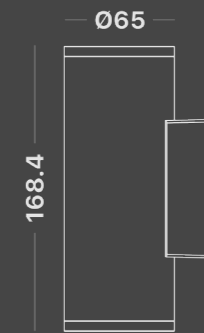

Dual Round Wall Light

Double source lighting effect for architectural ambient and spot lighting

FEATURES

 Deep Light Source

 High Color Rendering Index (CRI)

 Smooth Lighting Effect

 Anti-glare

ELECTRICAL

Input 220-240VAC
Output 24VDC
Dimming Support On-off

SPECIFICATIONS

Power 7W - 2 Source
CCT 2700-5000K
Angle Beam 16°/30°/40°
CRI 80/90
IP 65

DIMENSIONS

7W - 2 Source

MATERIAL

LED COB : Cree
Housing : Die Casting Aluminum
Reflective Cup : Polycarbonate (PC)
Tempered Glass

LUMENS

7W : 560-595 lumens

COLOR OPTIONS

Black
White

WARRANTY

2 years

LIFESPAN

30,000 hours