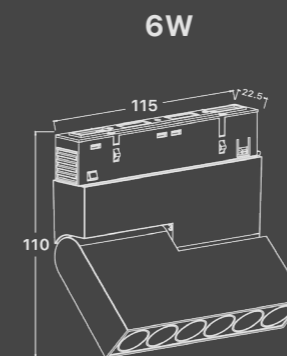

 Easy Installation

 Strong Magnet

 Flicker Free

ELECTRICAL

Input 220-240VAC
Output 24VDC
Dimming Support On-off / 0-10V / Dali

SPECIFICATIONS

Power	6W	12W
CCT	2700-4000K	2700-4000K
Angle Beam	24°/40°	24°/40°
CRI	90	90
IP	20	20

DIMENSIONS

MATERIAL

LED : Bridgelux
 Lamp Body : Aluminum Alloy
 Reflector : Polycarbonate (PC)

LUMENS

6W : 480-510 lumens
 12W : 960-1020 lumens

WARRANTY

2 years

LIFESPAN