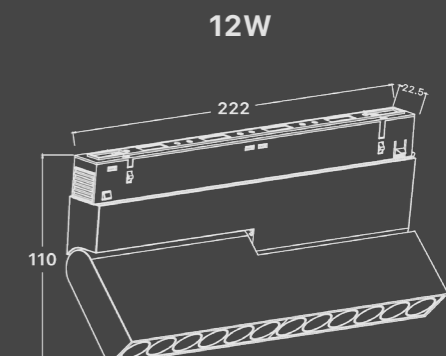

 Easy Installation

 Strong Magnet

 Flicker Free

ELECTRICAL

Input 220-240VAC
Output 24VDC
Dimming Support On-off / 0-10V / Dali

SPECIFICATIONS

Power	6W	12W
CCT	2700-4000K	2700-4000K
Angle Beam	24°/40°	24°/40°
CRI	90	90
IP	20	20

DIMENSIONS

MATERIAL

LED : Bridgelux
 Lamp Body : Aluminum Alloy
 Reflector : Polycarbonate (PC)

LUMENS

6W : 480-510 lumens
 12W : 960-1020 lumens

WARRANTY

2 years

LIFESPAN