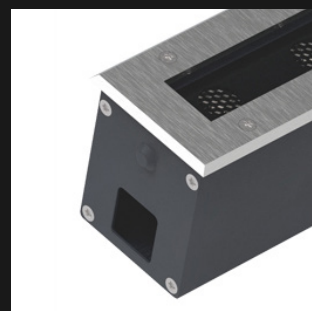

Inground Wall Washer Light

Recessed wall washed light to illuminate outdoor areas & to bring architecture details to come alive

FEATURES

 Smooth Lighting Effect

 High Color Rendering Index (CRI)

 Dimmable Version

 High Optical Efficiency

ELECTRICAL

Input 220-240VAC
 Output 24VDC
 Dimming Support On-off / Triac / 0-10V

SPECIFICATIONS

Power	18W	24W	36W
LED	18	24	36
CCT	2700-6000K	2700-6000K	2700-6000K
Angle Beam	8°/15°/30°/45°/60°	8°/15°/30°/45°/60°	8°/15°/30°/45°/60°
CRI	80/90	80/90	80/90
IP	67	67	67

DIMENSIONS

MATERIAL

LED : Osram
 Housing & Cover : Die-casting aluminum & 304 Stainless steel
 Lens : Polycarbonate (PC)
 Tempered Glass

LUMENS

18W : 1440-1530 lumens
 24W : 1920-2040 lumens
 36W : 2880-3060 lumens