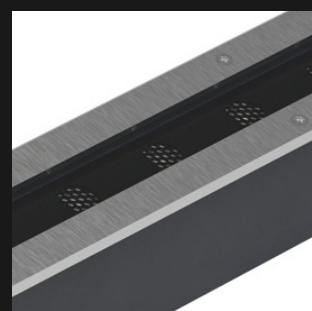

Inground Wall Washer Light

Recessed wall washed light to illuminate outdoor areas & to bring architecture details to come alive

FEATURES

 Smooth Lighting Effect

 High Color Rendering Index (CRI)

 Dimmable Version

 High Optical Efficiency

ELECTRICAL

Input 220-240VAC
 Output 24VDC
 Dimming Support On-off / Triac / 0-10V

SPECIFICATIONS

Power	18W	24W	36W
LED	18	24	36
CCT	2700-6000K	2700-6000K	2700-6000K
Angle Beam	8°/15°/30°/45°/60°	8°/15°/30°/45°/60°	8°/15°/30°/45°/60°
CRI	80/90	80/90	80/90
IP	67	67	67

DIMENSIONS

MATERIAL

LED : Osram
 Housing & Cover : Die-casting aluminum & 304 Stainless steel
 Lens : Polycarbonate (PC)
 Tempered Glass

LUMENS

18W : 1440-1530 lumens
 24W : 1920-2040 lumens
 36W : 2880-3060 lumens