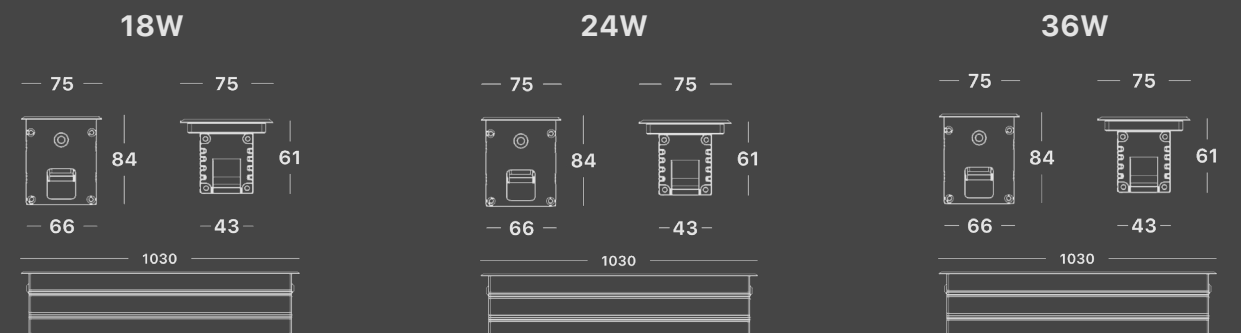

 High Optical Efficiency

ELECTRICAL

Input 220-240VAC
 Output 24VDC
 Dimming Support On-off / Triac / 0-10V

SPECIFICATIONS

Power	18W	24W	36W
LED	18	24	36
CCT	2700-6000K	2700-6000K	2700-6000K
Angle Beam	8°/15°/30°/45°/60°	8°/15°/30°/45°/60°	8°/15°/30°/45°/60°
CRI	80/90	80/90	80/90
IP	67	67	67

DIMENSIONS

MATERIAL

LED : Osram
 Housing & Cover : Die-casting aluminum & 304 Stainless steel
 Lens : Polycarbonate (PC)
 Tempered Glass

LUMENS

18W : 1440-1530 lumens
 24W : 1920-2040 lumens
 36W : 2880-3060 lumens