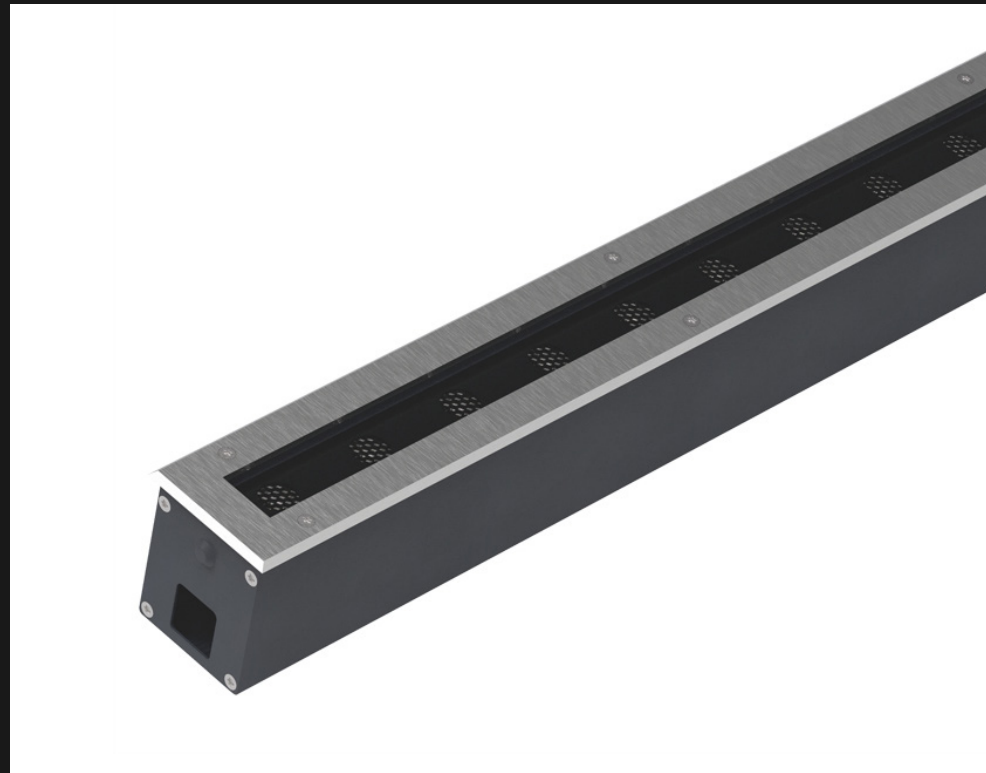

Inground Wall Washer Light

Recessed wall washed light to illuminate outdoor areas & to bring architecture details to come alive

FEATURES

 Smooth Lighting Effect

 High Color Rendering Index (CRI)

 Dimmable Version

 High Optical Efficiency

ELECTRICAL

Input 220-240VAC
 Output 24VDC
 Dimming Support On-off / Triac / 0-10V

SPECIFICATIONS

Power	18W	24W	36W
LED	18	24	36
CCT	2700-6000K	2700-6000K	2700-6000K
Angle Beam	8°/15°/30°/45°/60°	8°/15°/30°/45°/60°	8°/15°/30°/45°/60°
CRI	80/90	80/90	80/90
IP	67	67	67

DIMENSIONS

MATERIAL

LED : Osram
 Housing & Cover : Die-casting aluminum & 304 Stainless steel
 Lens : Polycarbonate (PC)
 Tempered Glass

LUMENS

18W : 1440-1530 lumens
 24W : 1920-2040 lumens
 36W : 2880-3060 lumens