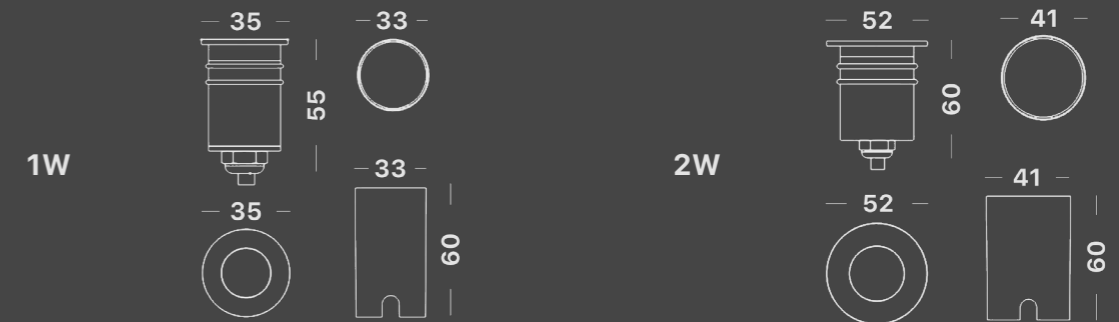

ELECTRICAL

Input	220-240VAC
Output	24VDC
Dimming Support	On-off

SPECIFICATIONS

Power	1W	2W
CCT	2700-4000K	2700-4000K
Angle Beam	25°/40°/60°	10°/15°/21°/36°/60°
CRI	80/90	80/90
IP	68	68

DIMENSIONS

MATERIAL

LED	: Osram / Cree
Housing & Cover	: Stainless Steel 316
Reflective Cup	: Polycarbonate (PC)
Tempered Glass	