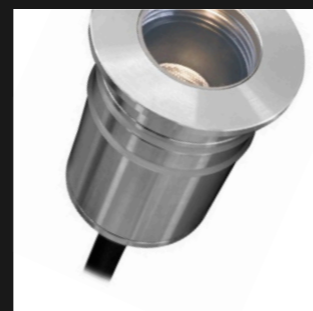

Mini Pool Light

Soft ambient lighting source for underwater accent lighting with narrow to wide angle beam variations

FEATURES

 Smooth Lighting Effect

 High Color Rendering Index (CRI)

 High Optical Efficiency

ELECTRICAL

Input	220-240VAC
Output	24VDC
Dimming Support	On-off

SPECIFICATIONS

Power	1W	2W
CCT	2700-4000K	2700-4000K
Angle Beam	25°/40°/60°	10°/15°/21°/36°/60°
CRI	80/90	80/90
IP	68	68

DIMENSIONS

MATERIAL

LED	: Osram / Cree
Housing & Cover	: Stainless Steel 316
Reflective Cup	: Polycarbonate (PC)
Tempered Glass	