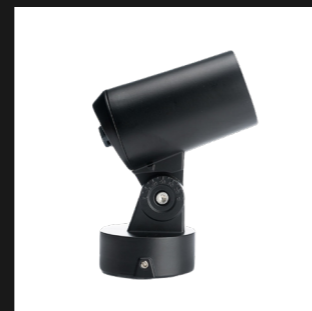

Spotlight Professional

Deep spotlight source and lens to intensify lighting precision and softness effect

FEATURES

 Deep Light Source

 High Color Rendering Index (CRI)

 Adjustable 100° & Rotatable 350°

 Dimmable Version

ELECTRICAL

Input	220-240VAC
Output	24VDC
Dimming Support	On-off / Triac / 0-10V

SPECIFICATIONS

Power	10W	15W	25W	50W
CCT	2700-6000K	2700-6000K	2700-6000K	2700-6000K
Angle Beam	18°/24°/38°/60°	18°/24°/38°/60°	18°/24°/38°/60°	18°/24°/38°/60°
CRI	90	90	90	90
IP	66	66	66	66

DIMENSIONS

MATERIAL

LED COB	: Cree
Housing	: Die Casting Aluminum
Lens	: Polycarbonate (PC)
Spike	: ABS
Tempered Glass	

LUMENS

10W	: 800-850 lumens
15W	: 1200-1275 lumens
25W	: 2000-2125 lumens
50W	: 4000-4250 lumens

APPLICATION

Soft Ground	: Spike
Solid Ground	: Mounting Plate / Pole
Above Ground Level	: Tree Ring

ACCESSORIES

Honeycomb Louvre

WARRANTY

2 years

LIFESPAN

30,000-50,000 hours