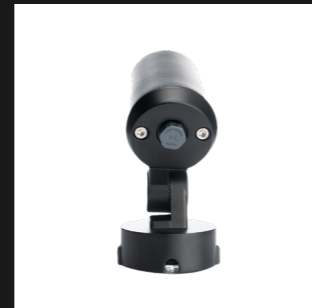

Spotlight Professional

Deep spotlight source and lens to intensify lighting precision and softness effect

FEATURES

 Deep Light Source

 High Color Rendering Index (CRI)

 Adjustable 100° & Rotatable 350°

 Dimmable Version

ELECTRICAL

Input	220-240VAC
Output	24VDC
Dimming Support	On-off / Triac / 0-10V

SPECIFICATIONS

Power	10W	15W	25W	50W
CCT	2700-6000K	2700-6000K	2700-6000K	2700-6000K
Angle Beam	18°/24°/38°/60°	18°/24°/38°/60°	18°/24°/38°/60°	18°/24°/38°/60°
CRI	90	90	90	90
IP	66	66	66	66

DIMENSIONS

MATERIAL

LED COB	: Cree
Housing	: Die Casting Aluminum
Lens	: Polycarbonate (PC)
Spike	: ABS
Tempered Glass	

LUMENS

10W	: 800-850 lumens
15W	: 1200-1275 lumens
25W	: 2000-2125 lumens
50W	: 4000-4250 lumens

APPLICATION

Soft Ground	: Spike
Solid Ground	: Mounting Plate / Pole
Above Ground Level	: Tree Ring

ACCESSORIES

Honeycomb Louvre

WARRANTY

2 years

LIFESPAN

30,000-50,000 hours