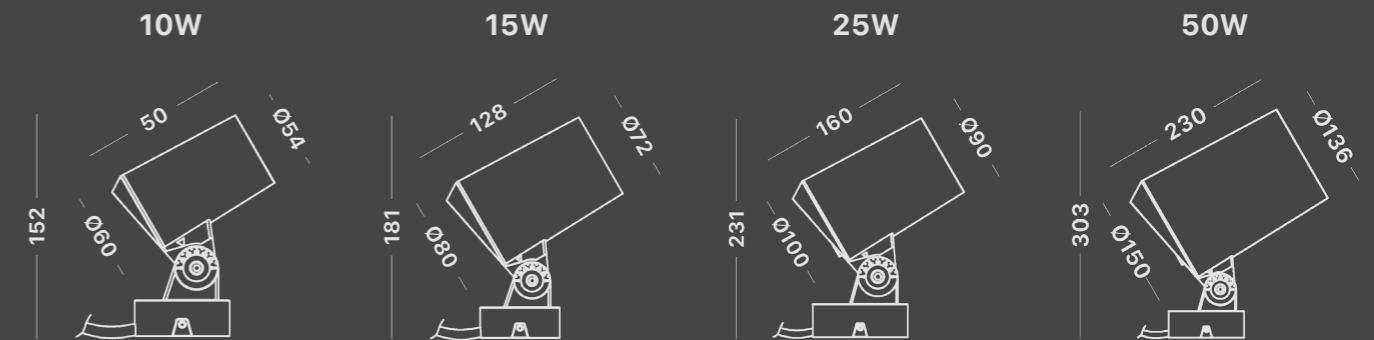

Spotlight Professional

Deep spotlight source and lens to intensify lighting precision and softness effect

FEATURES

 Deep Light Source

 High Color Rendering Index (CRI)

 Adjustable 100° & Rotatable 350°

 Dimmable Version

ELECTRICAL

Input	220-240VAC
Output	24VDC
Dimming Support	On-off / Triac / 0-10V

SPECIFICATIONS

Power	10W	15W	25W	50W
CCT	2700-6000K	2700-6000K	2700-6000K	2700-6000K
Angle Beam	18°/24°/38°/60°	18°/24°/38°/60°	18°/24°/38°/60°	18°/24°/38°/60°
CRI	90	90	90	90
IP	66	66	66	66

DIMENSIONS

MATERIAL

LED COB	: Cree
Housing	: Die Casting Aluminum
Lens	: Polycarbonate (PC)
Spike	: ABS
Tempered Glass	

LUMENS

10W	: 800-850 lumens
15W	: 1200-1275 lumens
25W	: 2000-2125 lumens
50W	: 4000-4250 lumens

APPLICATION

Soft Ground	: Spike
Solid Ground	: Mounting Plate / Pole
Above Ground Level	: Tree Ring

ACCESSORIES

Honeycomb Louvre

WARRANTY

2 years

LIFESPAN

30,000-50,000 hours