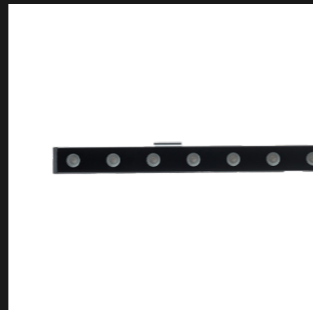

Wall Washer Light

Architecture lighting for narrow and wide lighting effect on buildings

FEATURES

 Smooth Lighting Effect

 High Color Rendering Index (CRI)

 Adjustable 90°

 High Optical Efficiency

SPECIFICATIONS

Power	18W	24W	36W
LED	18	24	36
CCT	2700-6000K	2700-6000K	2700-6000K
Angle Beam	10°/30°/45°/60°	10°/30°/45°/60°	10°/30°/45°/60°
CRI	80/90	80/90	80/90
IP	66	66	66

DIMENSIONS

MATERIAL

LED : Cree & Osram
 Housing : Aluminum Alloy Profile
 Lens : Polycarbonate (PC)
 Tempered Glass