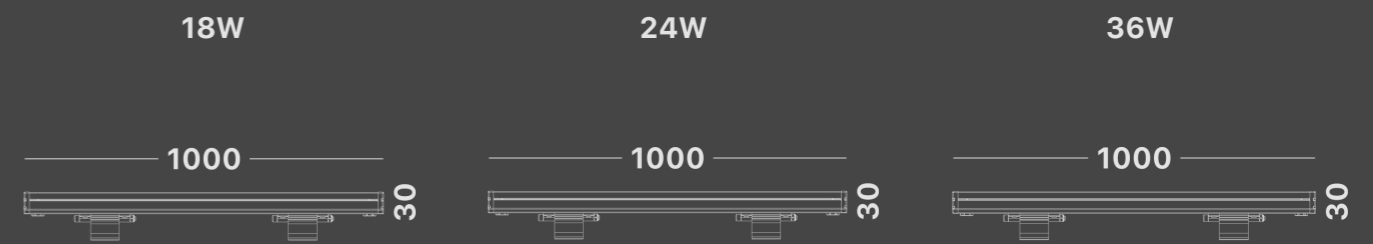

Wall Washer Light

Architecture lighting for narrow and wide lighting effect on buildings

FEATURES

 Smooth Lighting Effect

 High Color Rendering Index (CRI)

 Adjustable 90°

 High Optical Efficiency

SPECIFICATIONS

Power	18W	24W	36W
LED	18	24	36
CCT	2700-6000K	2700-6000K	2700-6000K
Angle Beam	10°/30°/45°/60°	10°/30°/45°/60°	10°/30°/45°/60°
CRI	80/90	80/90	80/90
IP	66	66	66

DIMENSIONS

MATERIAL

LED : Cree & Osram
 Housing : Aluminum Alloy Profile
 Lens : Polycarbonate (PC)
 Tempered Glass

LUMENS

18W : 1440-1530 lumens
 24W : 1920-2040 lumens
 36W : 2880-3060 lumens

ACCESSORIES

Baffle

WARRANTY

2 years

ELECTRICAL

Input : 220-240VAC
 Output : 24VDC
 Dimming Support : On-off / Triac / 0-10V